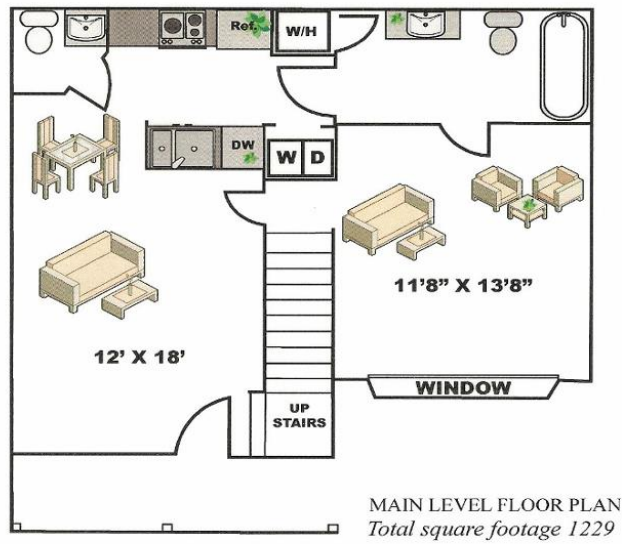

Surrey Vacation Resort

A Building – 2 Bedroom

Sleeps 6 | Approximately 1,229 square feet
Dimensions are approximate. Actual square footage and floor plan varies for each unit.

A Building – 3 Bedroom

Sleeps 8 | Approximately 1,459 square feet

Dimensions are approximate. Actual square footage and floor plan varies for each unit.

D, E, F Building – 3 Bedroom AB

Sleeps 10 | Approximately 1,875 square feet

Dimensions are approximate. Actual square footage and floor plan varies for each unit.

UNIT A = 1 BEDROOM (includes small refrigerator & microwave)