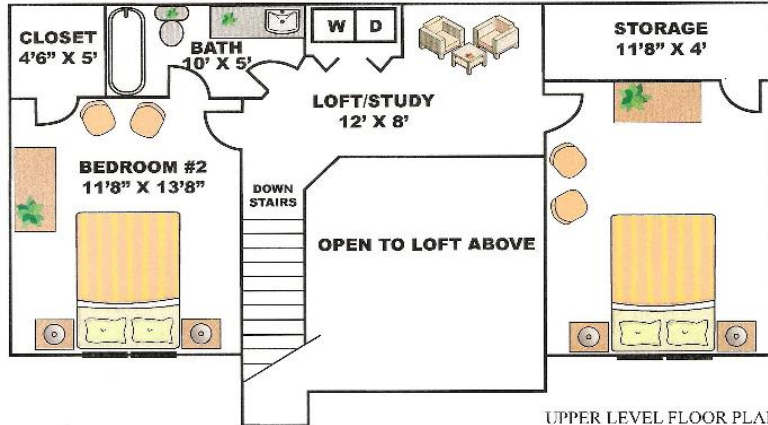

Surrey Vacation Resort

A Building – 2 Bedroom

Sleeps 6 | Approximately 1,229 square feet
Dimensions are approximate. Actual square footage and floor plan varies for each unit.

A Building – 3 Bedroom

Sleeps 8 | Approximately 1,459 square feet

Dimensions are approximate. Actual square footage and floor plan varies for each unit.

D, E, F Building – 3 Bedroom AB

Sleeps 10 | Approximately 1,875 square feet

Dimensions are approximate. Actual square footage and floor plan varies for each unit.

UNIT A = 1 BEDROOM (includes small refrigerator & microwave)