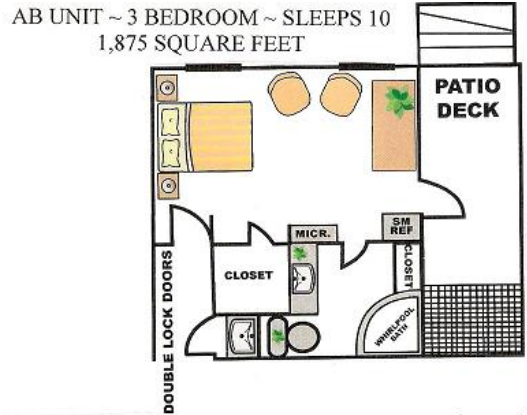

Surrey Vacation Resort

A Building – 2 Bedroom

Sleeps 6 | Approximately 1,229 square feet
Dimensions are approximate. Actual square footage and floor plan varies for each unit.

A Building – 3 Bedroom

Sleeps 8 | Approximately 1,459 square feet

Dimensions are approximate. Actual square footage and floor plan varies for each unit.

D, E, F Building – 3 Bedroom AB

Sleeps 10 | Approximately 1,875 square feet

Dimensions are approximate. Actual square footage and floor plan varies for each unit.

UNIT A = 1 BEDROOM (includes small refrigerator & microwave)