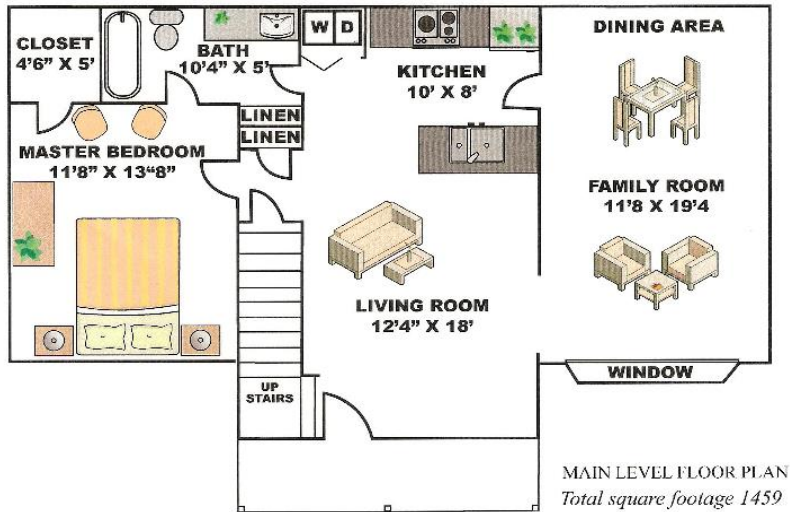

Surrey Vacation Resort

A Building – 2 Bedroom

Sleeps 6 | Approximately 1,229 square feet
Dimensions are approximate. Actual square footage and floor plan varies for each unit.

A Building – 3 Bedroom

Sleeps 8 | Approximately 1,459 square feet

Dimensions are approximate. Actual square footage and floor plan varies for each unit.

D, E, F Building – 3 Bedroom AB

Sleeps 10 | Approximately 1,875 square feet

Dimensions are approximate. Actual square footage and floor plan varies for each unit.

UNIT A = 1 BEDROOM (includes small refrigerator & microwave)