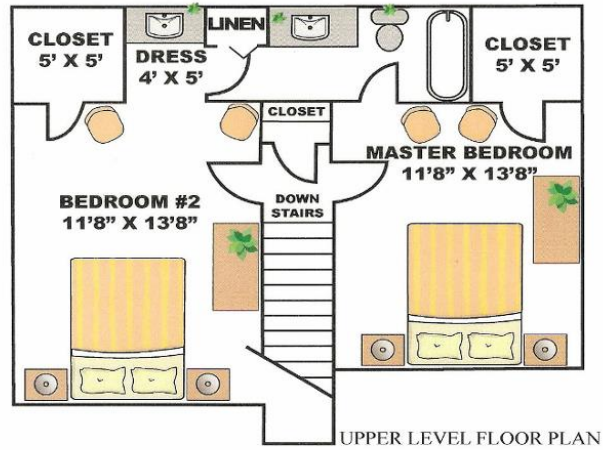

Surrey Vacation Resort

A Building – 2 Bedroom

Sleeps 6 | Approximately 1,229 square feet
Dimensions are approximate. Actual square footage and floor plan varies for each unit.

A Building – 3 Bedroom

Sleeps 8 | Approximately 1,459 square feet

Dimensions are approximate. Actual square footage and floor plan varies for each unit.

D, E, F Building – 3 Bedroom AB

Sleeps 10 | Approximately 1,875 square feet

Dimensions are approximate. Actual square footage and floor plan varies for each unit.

UNIT A = 1 BEDROOM (includes small refrigerator & microwave)